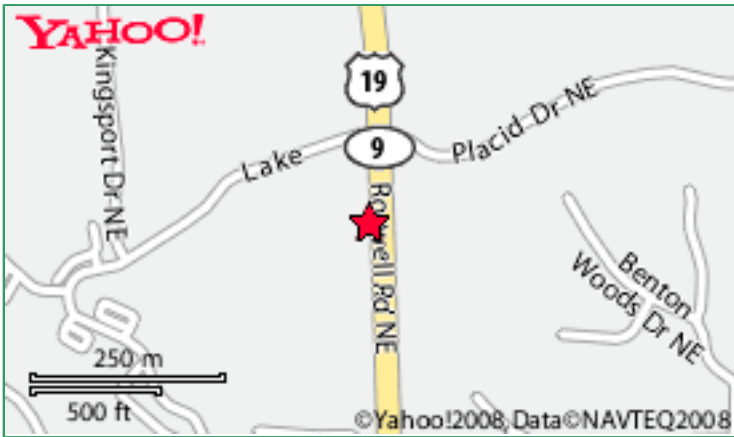

ExecutiveSuites

Contact Information

Executive Suites At The Prado

Address: 5600 Roswell Rd NE, Atlanta, GA 30342

Phone: 404-256-0450

Website: www.executivesuitesoffices.info/executive-suites-at-the-prado/1024/

E-Mail: N/A

Map

Business Hours

N/A

Forms Of Payment

N/A