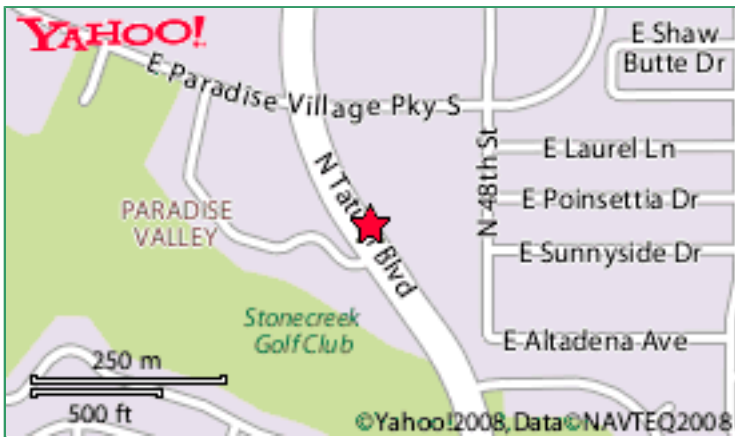

ExecutiveSuites

Contact Information

HQ

Address: 11811 N Tatum Blvd, Phoenix, AZ 85028

Phone: 602-953-7797

Website: www.executivesuitesoffices.info/hq/128/

E-Mail: N/A

Map