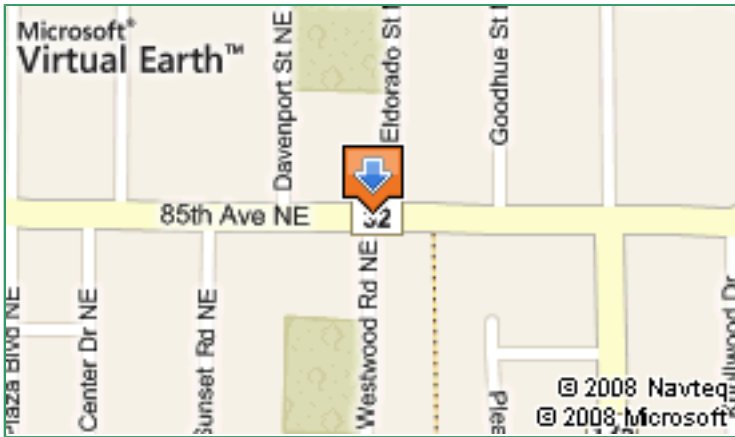

ExecutiveSuites

Contact Information

Executive Suites of Minnesota

Address: 1660 Hwy 100 S, Minneapolis, MN 55416

Phone: 952-697-3600

Website: www.executivesuitesoffices.info/executive-suites-of-minnesota/1681/

E-Mail: N/A

Map

Business Hours

N/A

Forms Of Payment

N/A