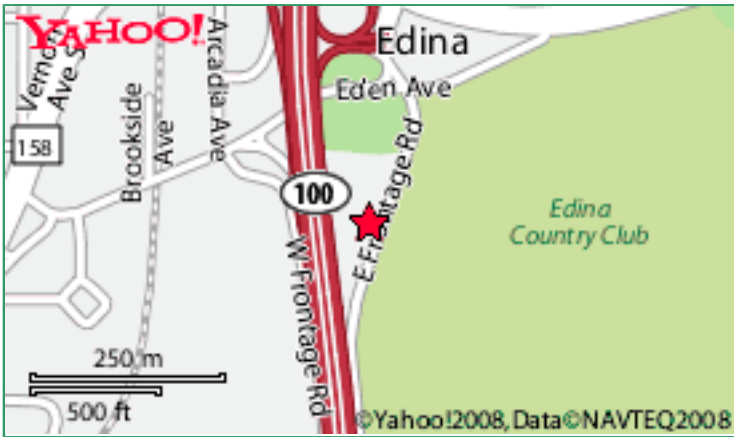

ExecutiveSuites

Contact Information

Executive Suites of Minnesota

Address: 5200 Willson Rd, Minneapolis, MN 55424

Phone: 952-836-2700

Website: www.executivesuitesoffices.info/executive-suites-of-minnesota/1684/

E-Mail: N/A

Map

Business Hours

N/A

Forms Of Payment

N/A