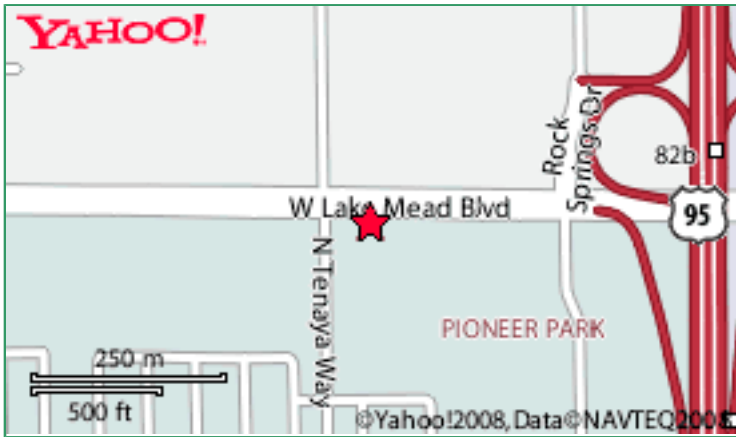

ExecutiveSuites

Contact Information

HQ

Address: 7251 W Lake Mead Blvd, Las Vegas, NV 89128

Phone: 702-562-4000

Website: www.executivesuitesoffices.info/hq/1961/

E-Mail: N/A

Map