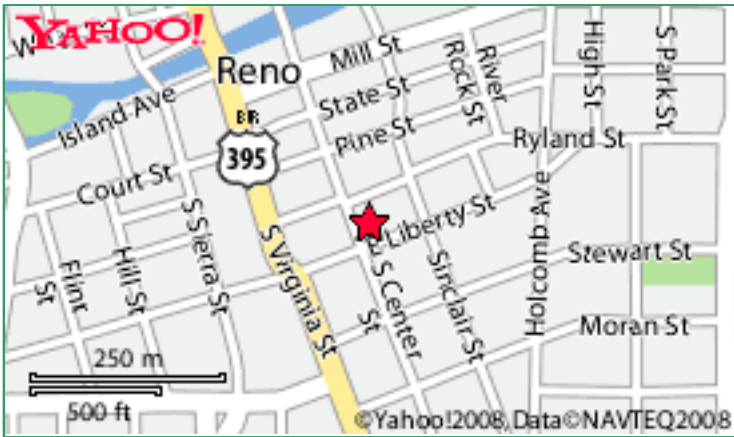

ExecutiveSuites

Contact Information

Worldwide Capital Management Inc

Address: 350 S Center St, Reno, NV 89501

Phone: 775-333-1181

Website: www.executivesuitesoffices.info/worldwide-capital-management-inc/1978/

E-Mail: N/A

Map

Business Hours

N/A

Forms Of Payment

N/A