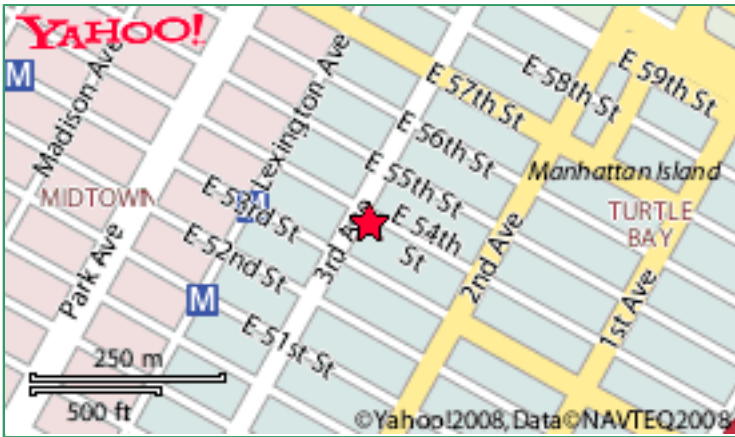

ExecutiveSuites

Contact Information

Alliance Business Centers

Address: 885 3 Av, New York, NY 10022

Phone: 212-829-5785

Website: www.executivesuitesoffices.info/alliance-business-centers/2064/

E-Mail: N/A

Map