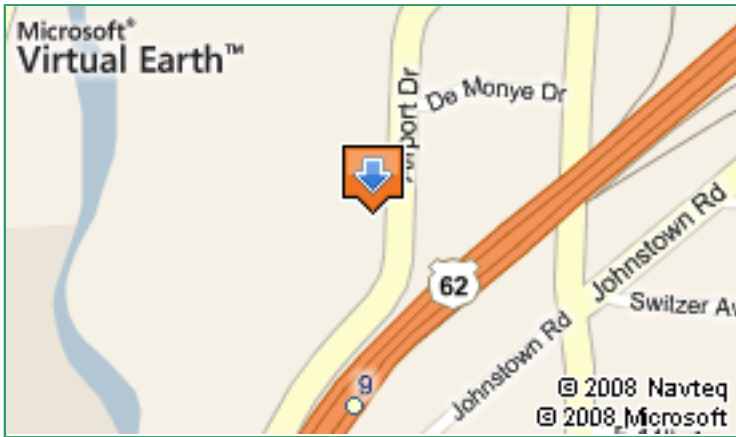

ExecutiveSuites

Contact Information

Executive Office Place - Executive Office Place

Address: 2720 Airport Dr Ste 100, Columbus, OH 43219

Phone: 614-418-1700

Website: www.executivesuitesoffices.info/executive-office-place-executive-office-place/2259/

E-Mail: N/A

Map

Business Hours

N/A

Forms Of Payment

N/A