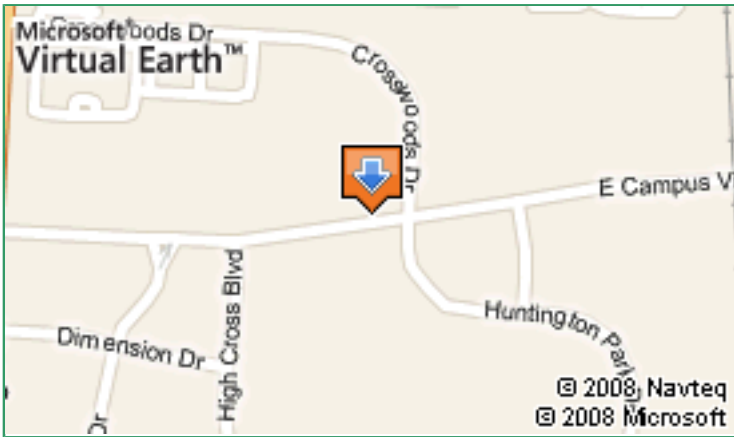

ExecutiveSuites

Contact Information

Executive Office Place

Address: 200 E Campus View Blvd Ste 200, Columbus, OH 43235

Phone: 614-985-3600

Website: www.executivesuitesoffices.info/executive-office-place/2281/

E-Mail: N/A

Map

Business Hours

N/A

Forms Of Payment

N/A