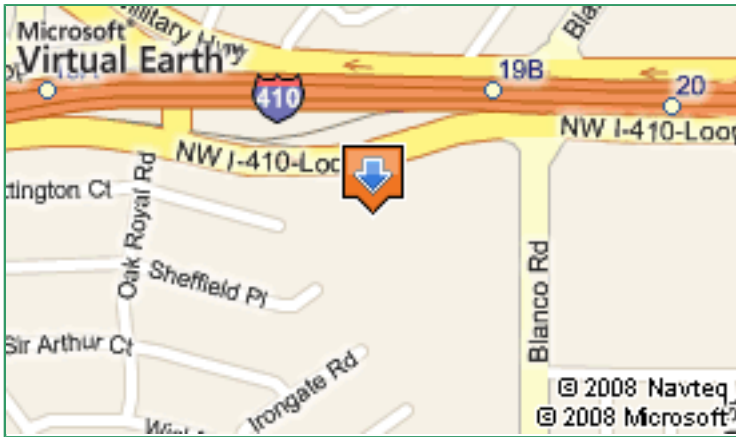

ExecutiveSuites

Contact Information

One Castle Hills Executive Suites

Address: 1100 NW Loop 410 Ste 700, San Antonio, TX 78213

Phone: 210-366-0366

Website: www.executivesuitesoffices.info/one-castle-hills-executive-suites/2515/

E-Mail: N/A

Map

Business Hours

N/A

Forms Of Payment

N/A