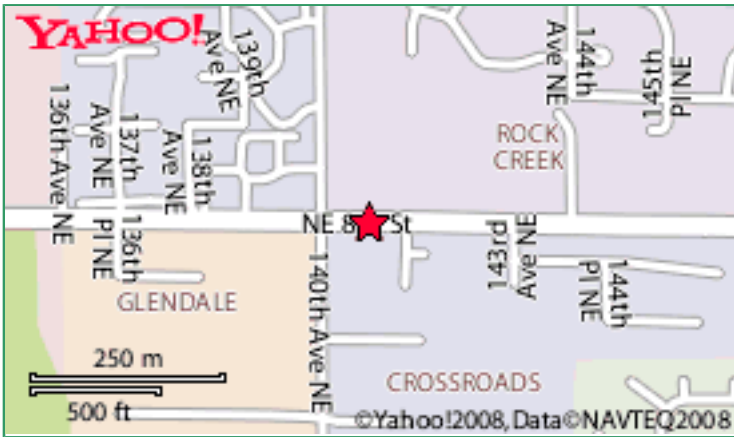

ExecutiveSuites

Contact Information

Bellevue East Office Suites

Address: 14040 NE 8th St Ste 200, Bellevue, WA 98007

Phone: 425-643-0543

Website: www.executivesuitesoffices.info/bellevue-east-office-suites/3019/

E-Mail: N/A

Map

Business Hours

N/A

Forms Of Payment

N/A