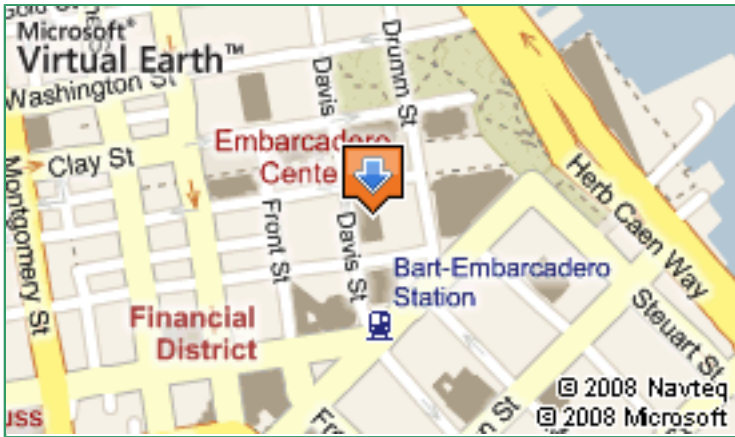

ExecutiveSuites

Contact Information

HQ

Address: 50 California St, San Francisco, CA 94111

Phone: 415-439-5200

Website: www.executivesuitesoffices.info/hq/358/

E-Mail: N/A

Map