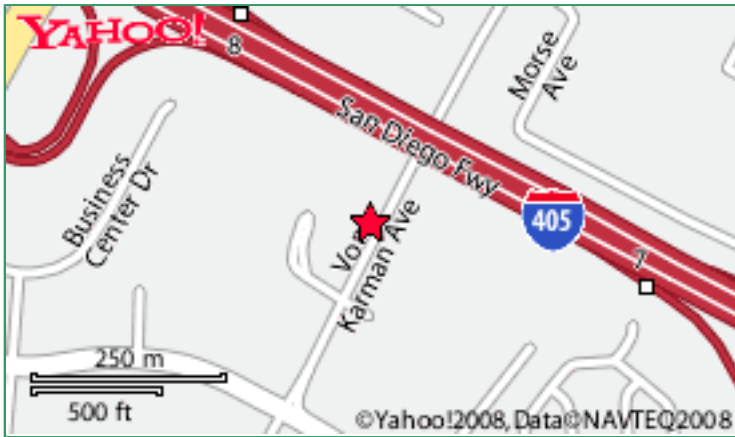

ExecutiveSuites

Contact Information

Coast Business Centers

Address: 18101 Von Karman Ave, Irvine, CA 92612

Phone: 949-296-0521

Website: www.executivesuitesoffices.info/coast-business-centers/475/

E-Mail: N/A

Map

Business Hours

N/A

Forms Of Payment

N/A