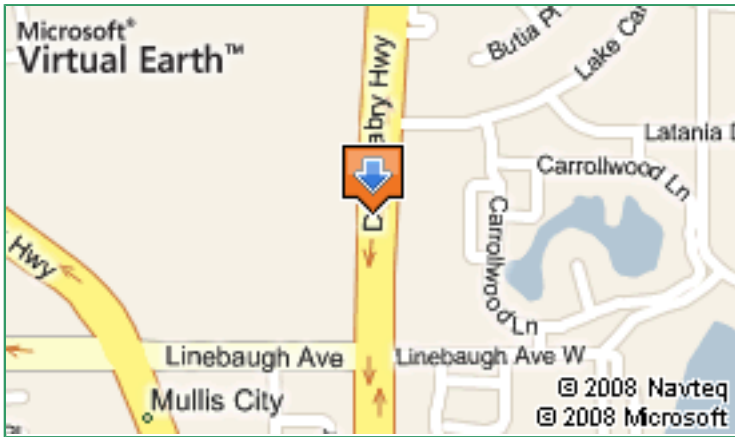

### Cypress Point Executive Suites

**Address:** 10014 N Dale Mabry Hwy Ste 101, Tampa, FL 33618

**Phone:** 813-961-8200

**Website:** [www.executivesuitesoffices.info/cypress-point-executive-suites/943/](http://www.executivesuitesoffices.info/cypress-point-executive-suites/943/)

## Map